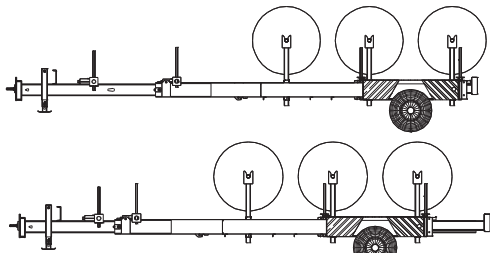

CZ Engineering, Inc.
Craftsmanship and Innovation
 33863 Highway E
 Dixon, MO 65459

Integral Reel Rack

From the builders of the World's Safest Pole Trailers.

Shown Fully Retracted, below.

Funnel shaped Spindle Catch.

Special Features

- Rugged, 3" square tube uprights are easily removed from their stake pockets and do not interfere with transporting poles.
- Uprights can be stored on the trailer when not in use.
- 2" schedule 80 pipe spindles (2.38" O.D.)
- Clamshell collars lock the spool in place but don't mar the spindle
- Large funnel shaped spindle catch for easy loading.
- Enhances the utility of the trailer.

Easily field configurable to carry spools in three rows (3 50" spools or up to 6 36" spools) as shown above.

Swap the position of the uprights to carry a spool on the curb side. (Right photo)

Optional Rear Extender

The side mount position leaves plenty of room to carry poles.