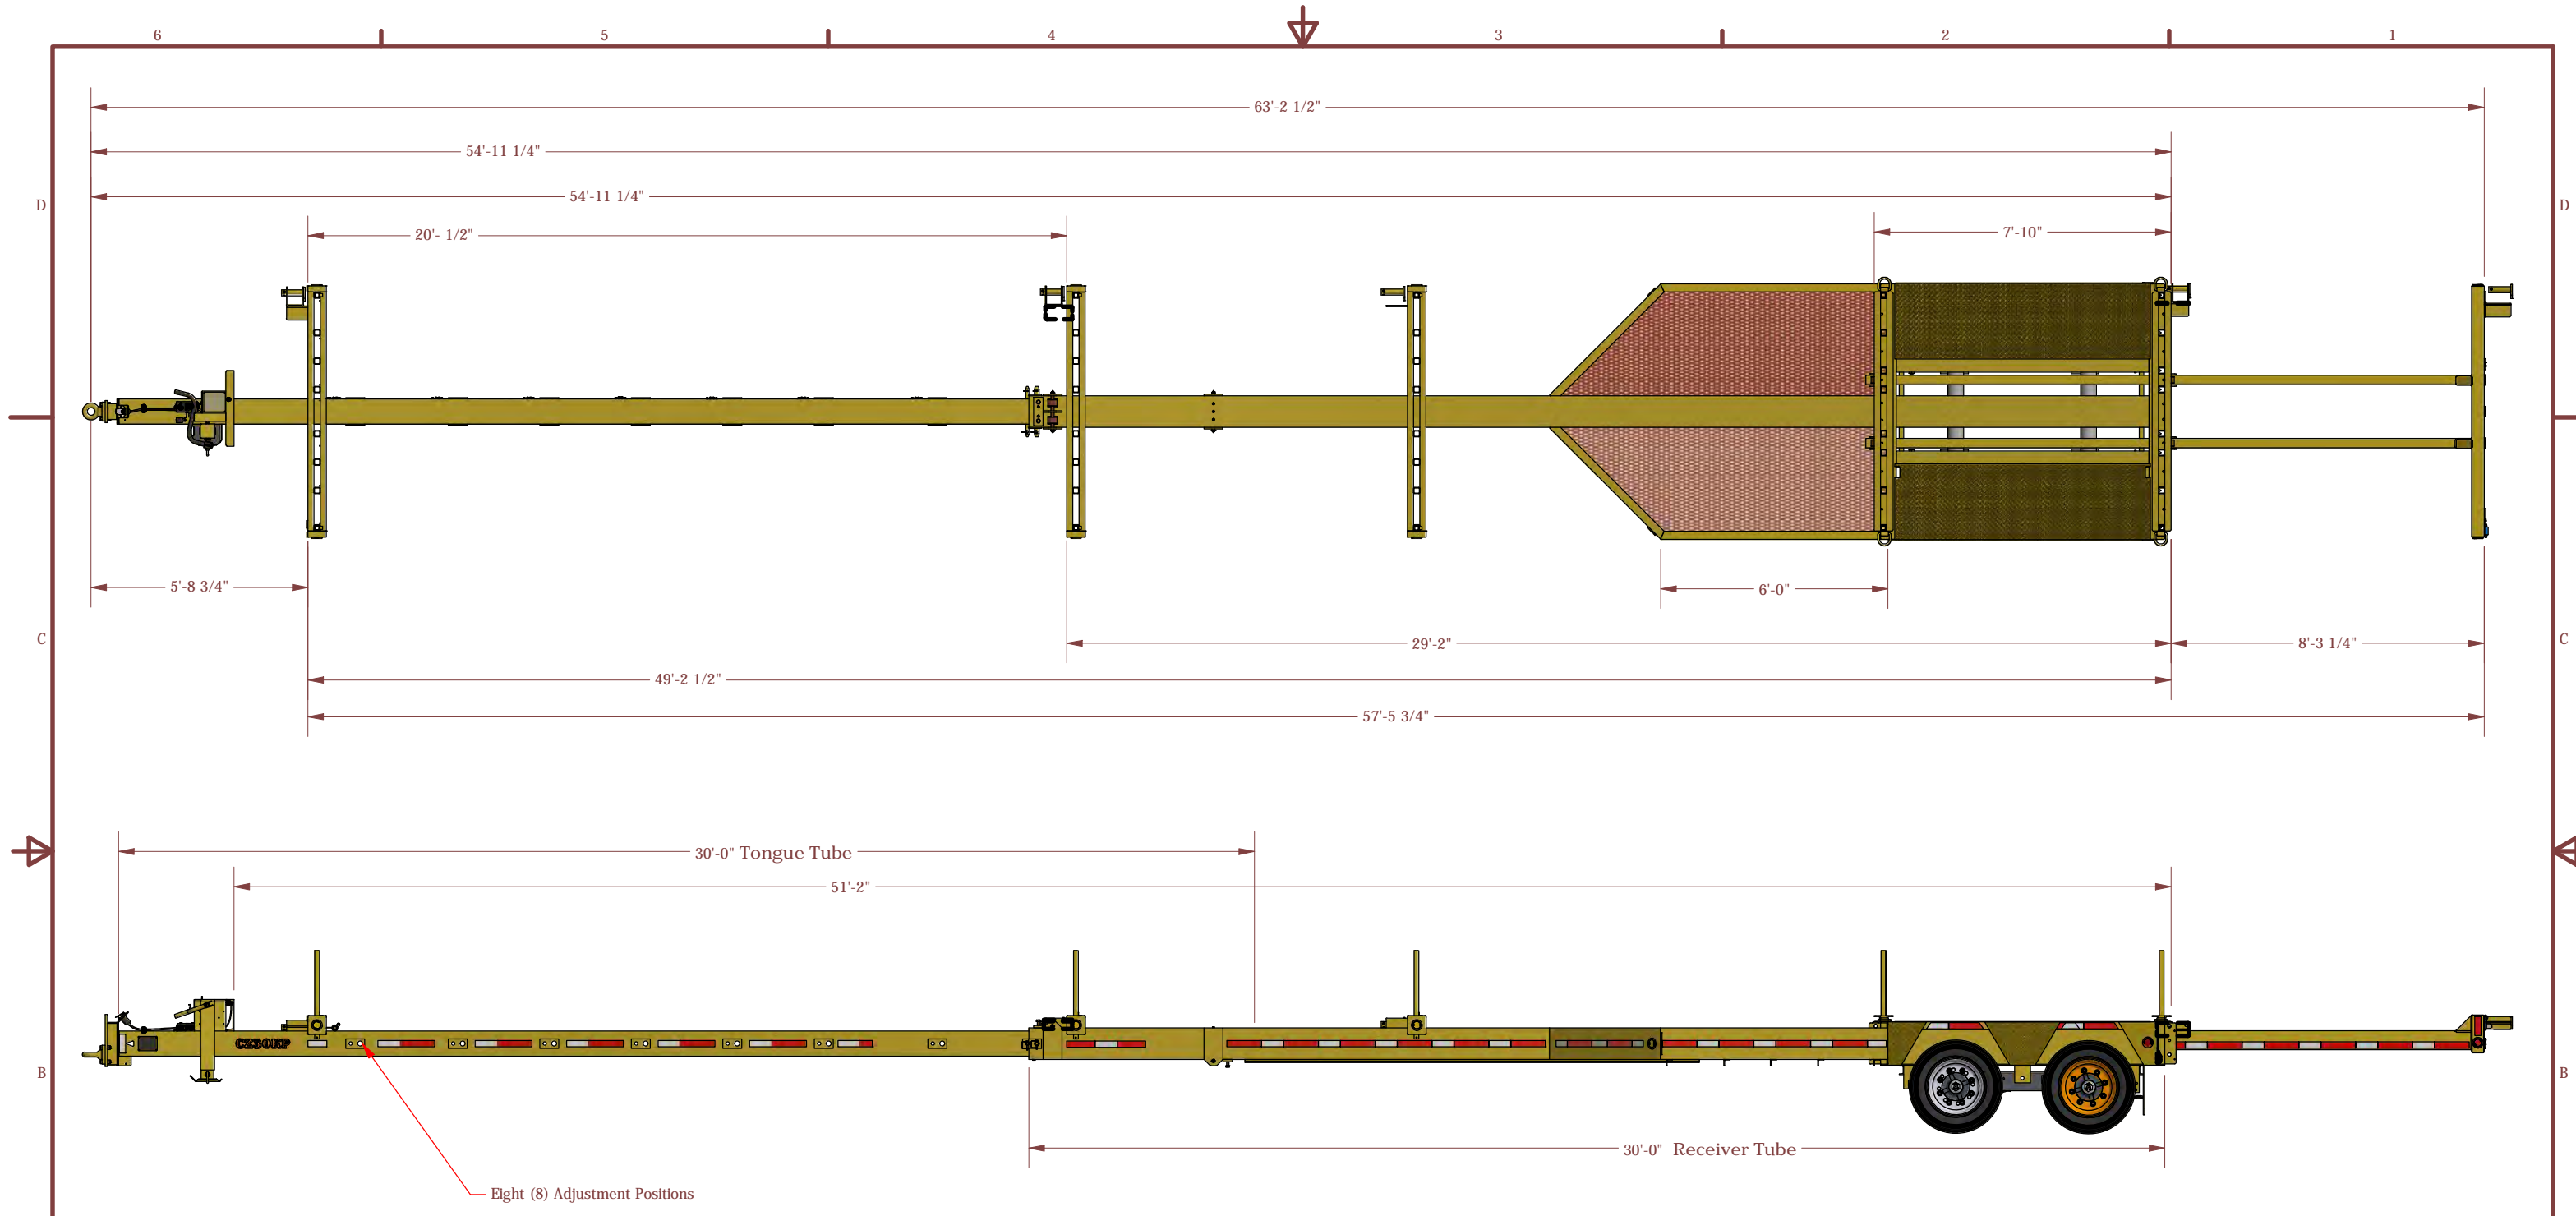

**Extra Length Trailer**

Shown in Tongue Position 1 - Fully Retracted  
Rear Extender Fully Retracted

NOTE: White is the standard color

Creation Date 6/30/2016	CZ Engineering, Inc.	
Last Revised 12/11/2018	Model CZ24KP or CZ30KP - Long Version	
Shown with maximum length Tongue and Receiver Tube.		
CZ24KP-L or CZ30KP-L-R.idw		
Size <b>B</b>	CZ24KP-L or CZ30KP-L-R.idw	
Scale:	SHEET 1 OF 2	

# Extra Length Trailer

Shown in Tongue Position 8 - Fully Extended  
Extender-Extended

NOTE: White is the standard color

**OPTIONS and FEATURES**

- Model: CZ30KP
- 1) Brakes: Standard Electric
  - 2) Jack: Standard 12,000 lb drop leg
  - 3) V Storage Area: 6 Foot
  - 4) Winches with Nylon Straps (w/ 18 in chain ends)
  - 5) Raised Stanchion Rail
  - 6) Rear Extender
  - 7) Additional Length
  - 8) Additional Bolster

Creation Date	6/30/2016	
Last Revised	12/11/2018	
		<b>CZ Engineering, Inc.</b>
		Model CZ24KP or CZ30KP - Long Version
Shown with maximum length Tongue and Receiver Tube.		
CZ24KP-L or CZ30KP-L-E.idw		
Size	CZ24KP-L or CZ30KP-L-E.idw	
B	Scale:	SHEET 1 OF 2