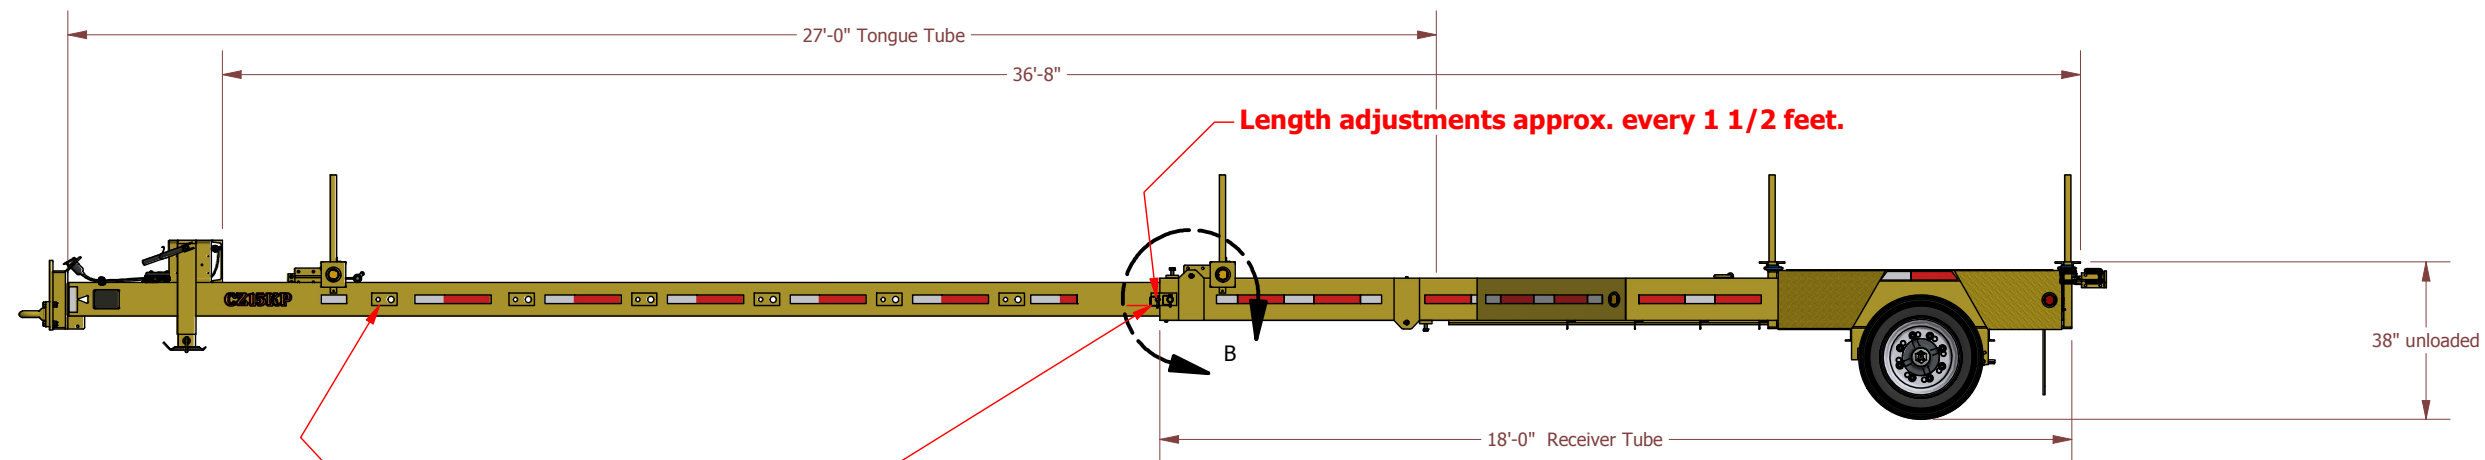

OPTIONS and FEATURES

- Model: CZ12KP or CZ15KP
- 1) Brakes: Standard Electric
 - 2) Jack: Standard 12,000 lb drop leg
 - 3) V Storage Area: 3 Foot
 - 4) Winches with Nylon Straps (w/ 18 in chain ends)
 - 5) Raised Stanchion Rail
 - 6) No Rear Extender

Shown in Tongue Position 1 - Fully Retracted

--

Seven pairs of two hole adjustment plates allow for adjustment intervals of about 30 inches.

Two pin (Locator Pin and Locking Pin) system make it easy to line up the Tongue Holes with the receiver holes. Adjusting the tongue couldn't be easier.

DETAIL A
SCALE 0.1 : 1

10" x 10" x 1/4" Square Tube Receiver

Four Solid Steel Bronze Bushed Rollers, two on top and two on the bottom.

DETAIL D
SCALE 1 / 12

Shown in Tongue Position 7 - Fully Extended

--

| | | |
|---|-------------------------------|--|
| Creation Date 6/30/2016 | CZ Engineering, Inc. | |
| Last Revised | Model CZ12KP or CZ15KP | |
| Shown with maximum length Tongue and Receiver Tube. | | |
| Size B | Quote-2469-E.idw | |
| Scale: | SHEET 2 OF 2 | |