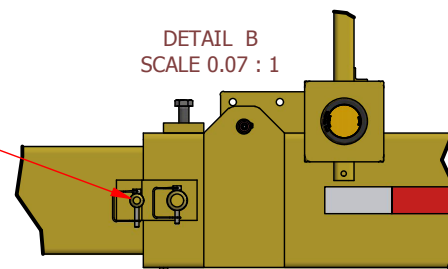

OPTIONS and FEATURES

- Model: CZ12KP or CZ15KP
- 1) Brakes: Standard Electric
 - 2) Jack: Standard 12,000 lb drop leg
 - 3) V Storage Area: 3 Foot
 - 4) Winches with Nylon Straps (w/ 18 in chain ends)
 - 5) Raised Stanchion Rail
 - 6) No Rear Extender

Shown in Tongue Position 1 - Fully Retracted

--

Seven pairs of two hole adjustment plates allow for adjustment intervals of about 30 inches.

Two pin (Locator Pin and Locking Pin) system make it easy to line up the Tongue Holes with the receiver holes. Adjusting the tongue couldn't be easier.

DETAIL A
SCALE 0.1 : 1

10" x 10" x 1/4" Square Tube Receiver

Four Solid Steel Bronze Bushed Rollers, two on top and two on the bottom.

DETAIL D
SCALE 1 / 12

Shown in Tongue Position 7 - Fully Extended

--

| | | |
|---|-------------------------------|--|
| Creation Date 6/30/2016 | CZ Engineering, Inc. | |
| Last Revised | Model CZ12KP or CZ15KP | |
| Shown with maximum length Tongue and Receiver Tube. | | |
| Size B | Quote-2469-E.idw | |
| Scale: | SHEET 2 OF 2 | |