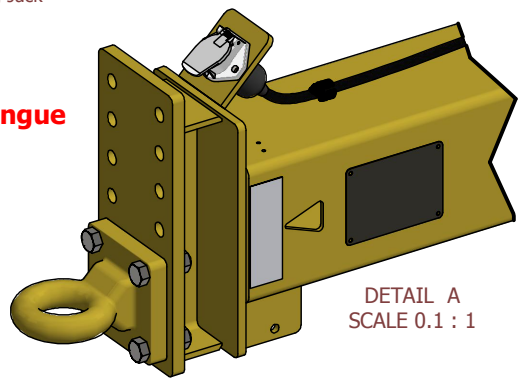

Shown in Tongue Position 7 - Fully Extended

OPTIONS and FEATURES

- Model: CZ12KP or CZ15KP
- 1) Brakes: Standard Electric
 - 2) Jack: Standard 12,000 lb drop leg
 - 3) V Storage Area: 3 Foot
 - 4) Winches with Nylon Straps (w/ 18 in chain ends)
 - 5) Raised Stanchion Rail
 - 6) No Rear Extender

NOTE: Standard color is New Cat Yellow & White is available at no additional charge.

Solar Battery Charger

Binkley 48000 Drop Leg Jack

8" x 8" x 1/4" Square Tube Tongue

Five Position Coupler Plate
The coupler assembly is designed for "controlled failure" in the event of jack-knifing. It will bend long before it breaks, without damaging the tongue. The bent portion can, then, be easily replaced.