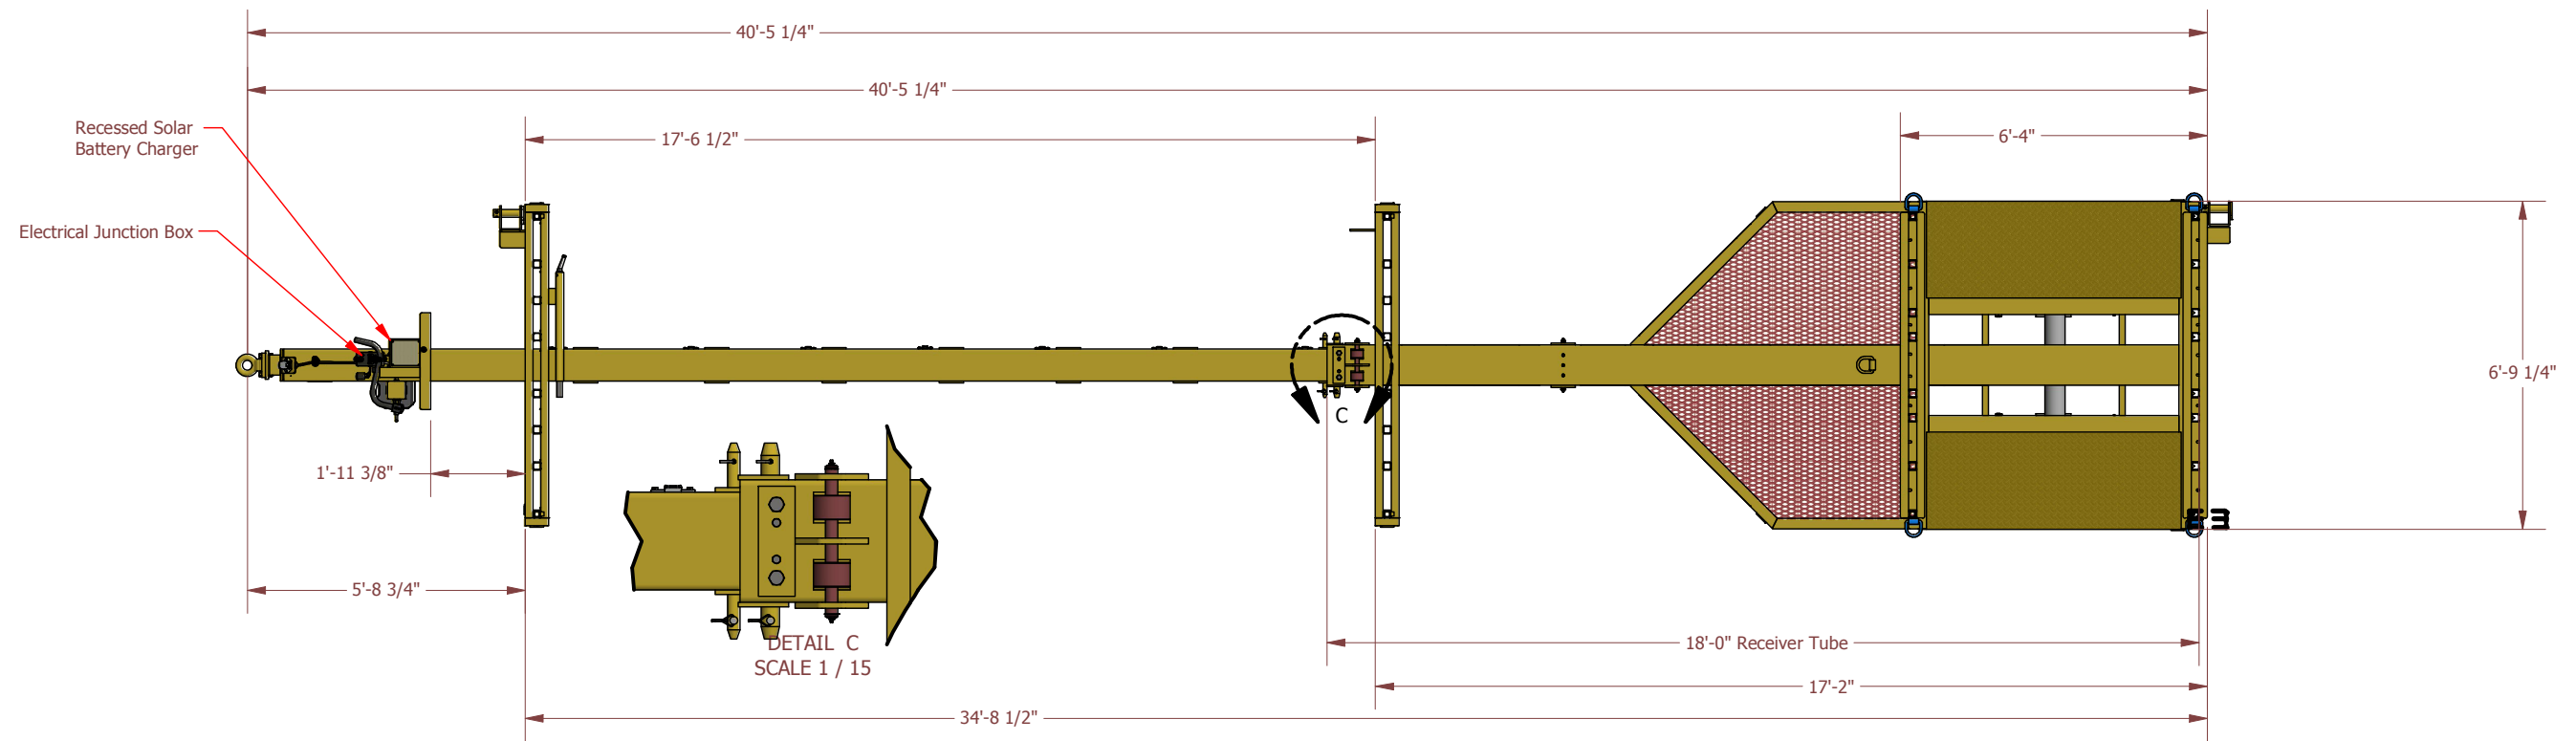

OPTIONS and FEATURES

- Model: CZ12KP or CZ15KP
- 1) Brakes: Standard Electric
 - 2) Jack: Standard 12,000 lb drop leg
 - 3) V Storage Area: 3 Foot
 - 4) Winches with Nylon Straps (w/ 18 in chain ends)
 - 5) Raised Stanchion Rail
 - 6) No Rear Extender

Shown in Tongue Position 1 - Fully Retracted

--

Seven pairs of two hole adjustment plates allow for adjustment intervals of about 30 inches.

Two pin (Locator Pin and Locking Pin) system make it easy to line up the Tongue Holes with the receiver holes. Adjusting the tongue couldn't be easier.

DETAIL A
SCALE 0.1 : 1

10" x 10" x 1/4" Square Tube Receiver

Four Solid Steel Bronze Bushed Rollers, two on top and two on the bottom.

DETAIL D
SCALE 1 / 12

Shown in Tongue Position 7 - Fully Extended

--

| | | |
|---|-------------------------------|--|
| Creation Date 6/30/2016 | CZ Engineering, Inc. | |
| Last Revised | Model CZ12KP or CZ15KP | |
| Shown with maximum length Tongue and Receiver Tube. | | |
| Size B | Quote-2469-E.idw | |
| Scale: | SHEET 2 OF 2 | |