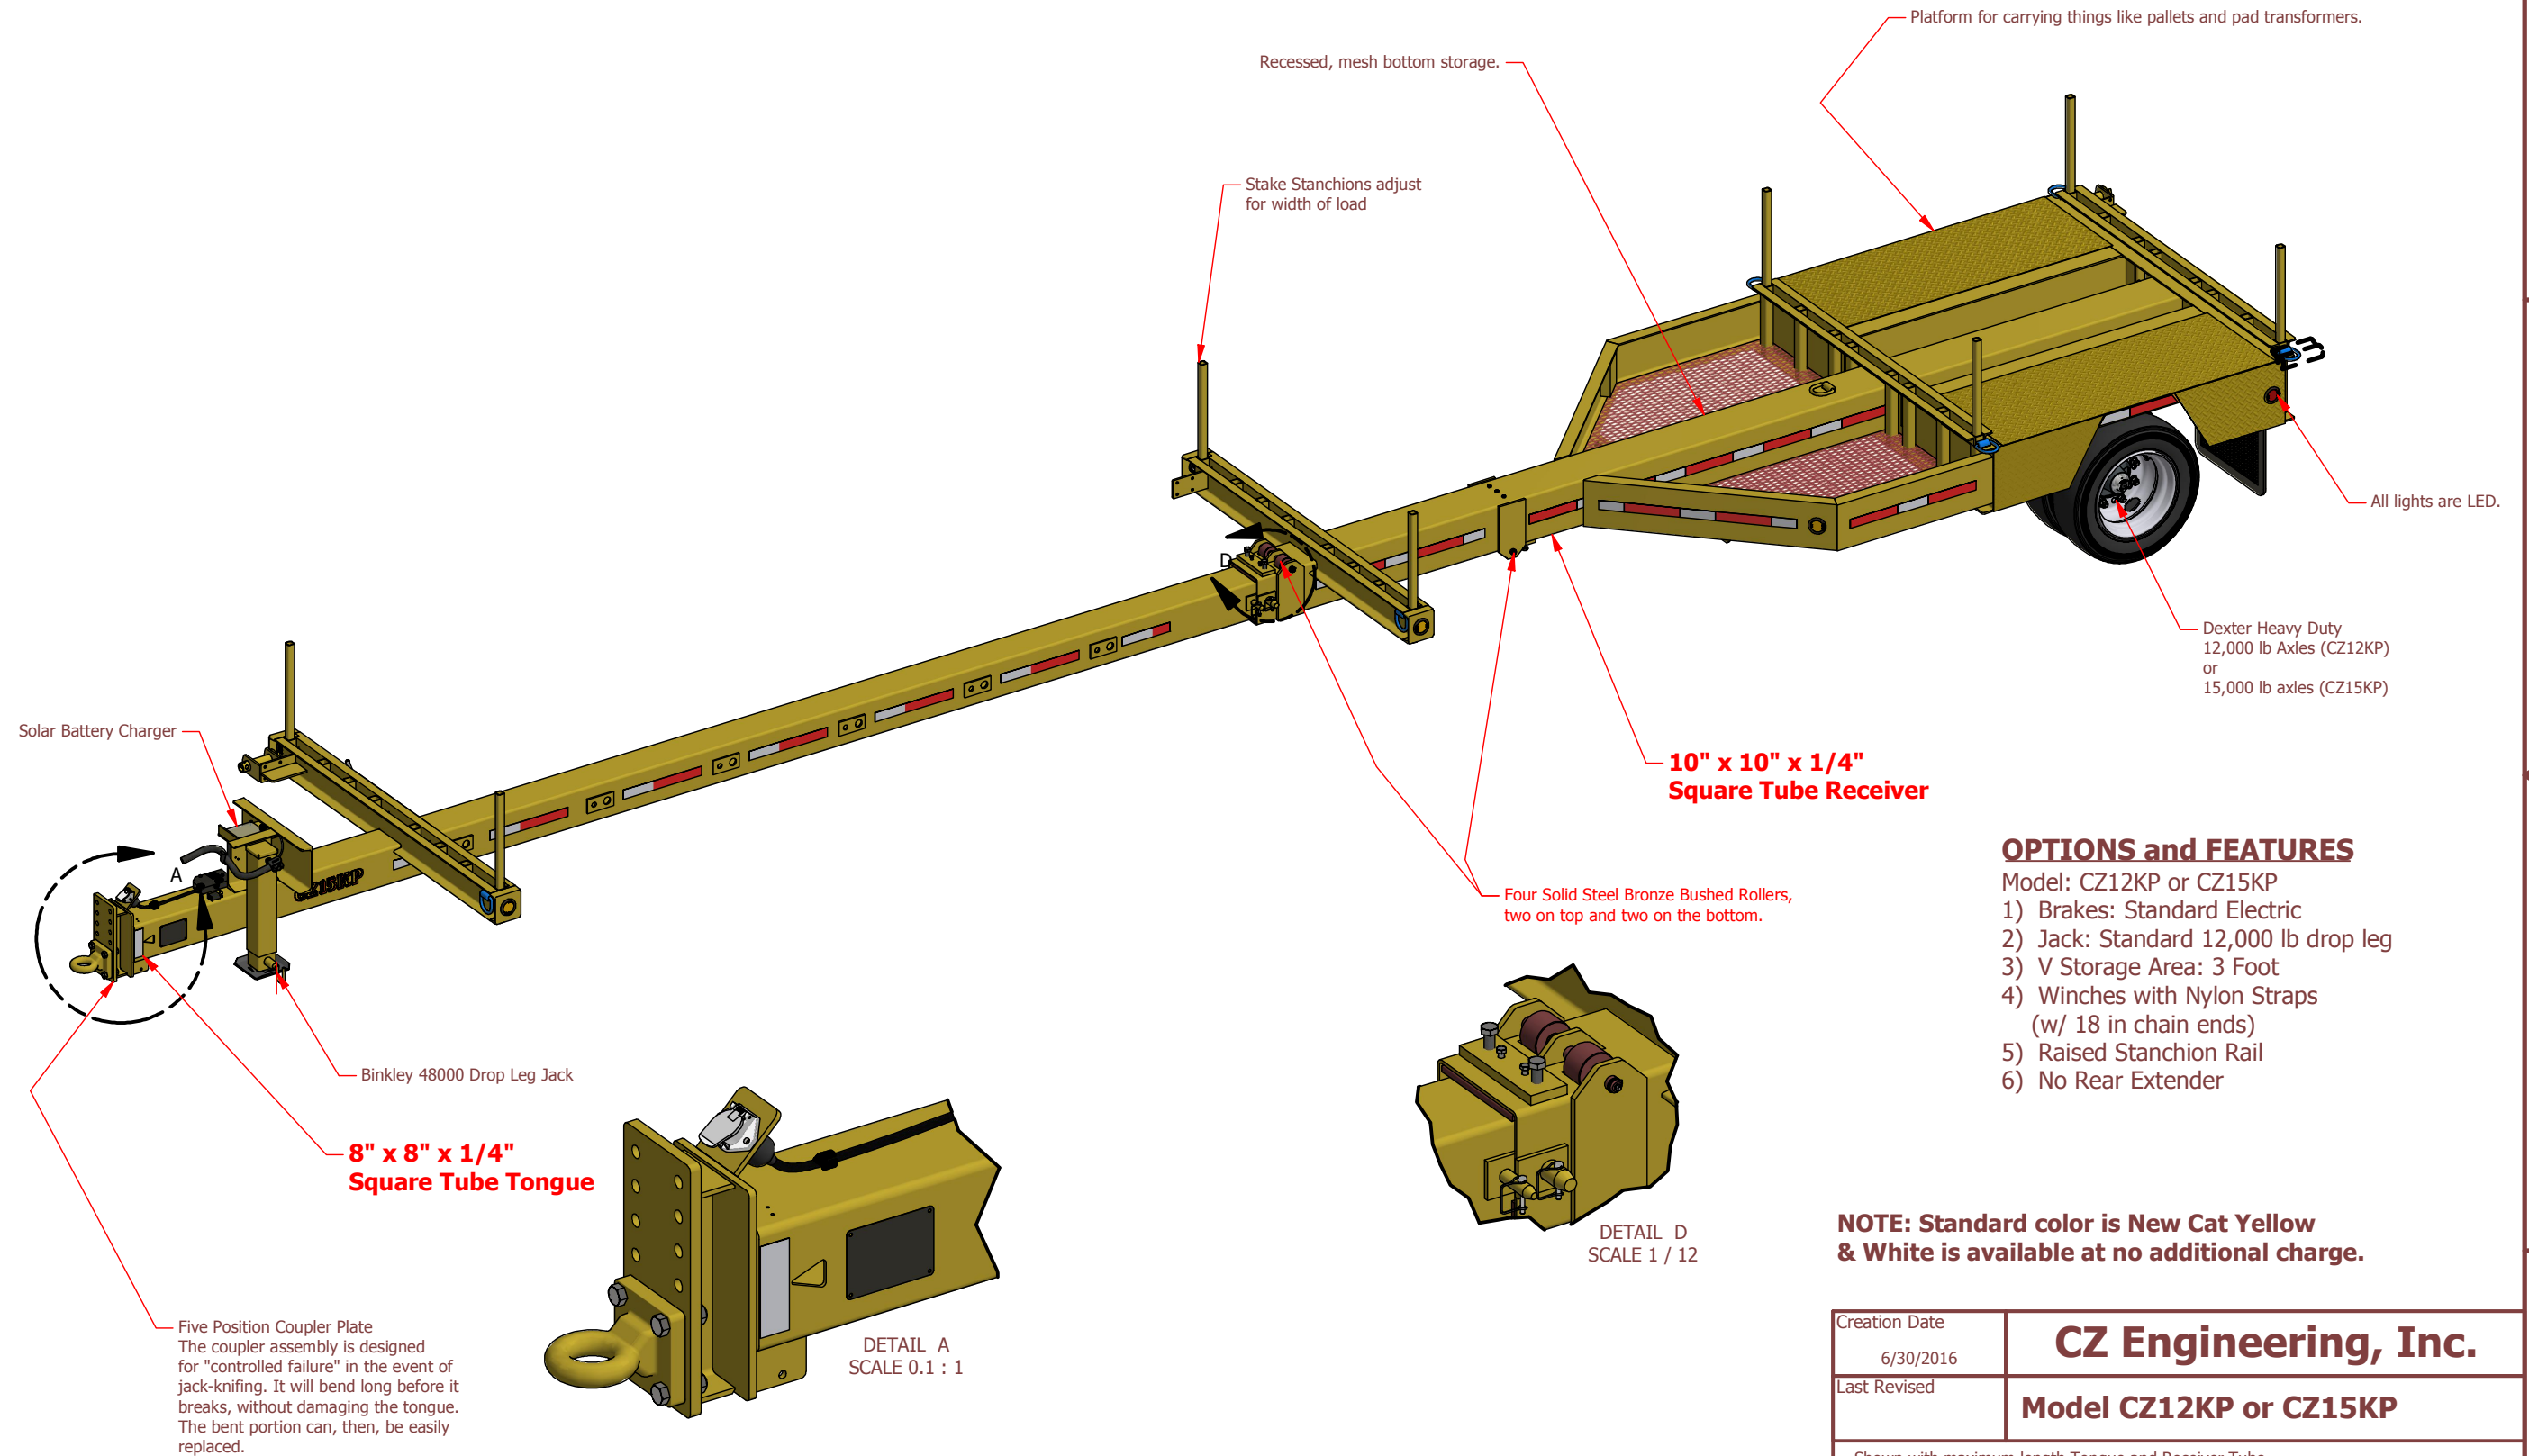

OPTIONS and FEATURES

- Model: CZ12KP or CZ15KP
- 1) Brakes: Standard Electric
 - 2) Jack: Standard 12,000 lb drop leg
 - 3) V Storage Area: 3 Foot
 - 4) Winches with Nylon Straps (w/ 18 in chain ends)
 - 5) Raised Stanchion Rail
 - 6) No Rear Extender

Shown in Tongue Position 1 - Fully Retracted

--

Seven pairs of two hole adjustment plates allow for adjustment intervals of about 30 inches.

Two pin (Locator Pin and Locking Pin) system make it easy to line up the Tongue Holes with the receiver holes. Adjusting the tongue couldn't be easier.

Shown in Tongue Position 7 - Fully Extended

OPTIONS and FEATURES

- Model: CZ12KP or CZ15KP
- 1) Brakes: Standard Electric
 - 2) Jack: Standard 12,000 lb drop leg
 - 3) V Storage Area: 3 Foot
 - 4) Winches with Nylon Straps (w/ 18 in chain ends)
 - 5) Raised Stanchion Rail
 - 6) No Rear Extender