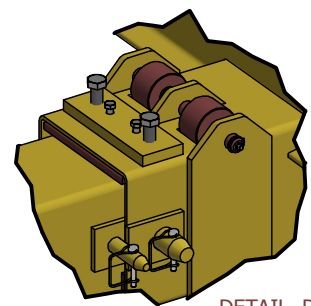

Shown in Tongue Position 7 - Fully Extended

OPTIONS and FEATURES

- Model: CZ12KP or CZ15KP
- 1) Brakes: Standard Electric
 - 2) Jack: Standard 12,000 lb drop leg
 - 3) V Storage Area: 3 Foot
 - 4) Winches with Nylon Straps (w/ 18 in chain ends)
 - 5) Raised Stanchion Rail
 - 6) No Rear Extender

NOTE: Standard color is New Cat Yellow & White is available at no additional charge.

Solar Battery Charger

Binkley 48000 Drop Leg Jack

8" x 8" x 1/4" Square Tube Tongue

Five Position Coupler Plate
The coupler assembly is designed for "controlled failure" in the event of jack-knifing. It will bend long before it breaks, without damaging the tongue. The bent portion can, then, be easily replaced.

DETAIL A
SCALE 0.1 : 1

10" x 10" x 1/4" Square Tube Receiver

Four Solid Steel Bronze Bushed Rollers, two on top and two on the bottom.

DETAIL D
SCALE 1 / 12

Shown in Tongue Position 7 - Fully Extended

--

| | | |
|---|-------------------------------|--|
| Creation Date 6/30/2016 | CZ Engineering, Inc. | |
| Last Revised | Model CZ12KP or CZ15KP | |
| Shown with maximum length Tongue and Receiver Tube. | | |
| Size B | Quote-2469-E.idw | |
| Scale: | SHEET 2 OF 2 | |