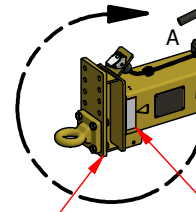

Shown in Tongue Position 7 - Fully Extended

OPTIONS and FEATURES

- Model: CZ12KP or CZ15KP
- 1) Brakes: Standard Electric
 - 2) Jack: Standard 12,000 lb drop leg
 - 3) V Storage Area: 3 Foot
 - 4) Winches with Nylon Straps (w/ 18 in chain ends)
 - 5) Raised Stanchion Rail
 - 6) No Rear Extender

NOTE: Standard color is New Cat Yellow & White is available at no additional charge.

Solar Battery Charger

Binkley 48000 Drop Leg Jack

8" x 8" x 1/4" Square Tube Tongue

Five Position Coupler Plate
The coupler assembly is designed for "controlled failure" in the event of jack-knifing. It will bend long before it breaks, without damaging the tongue. The bent portion can, then, be easily replaced.