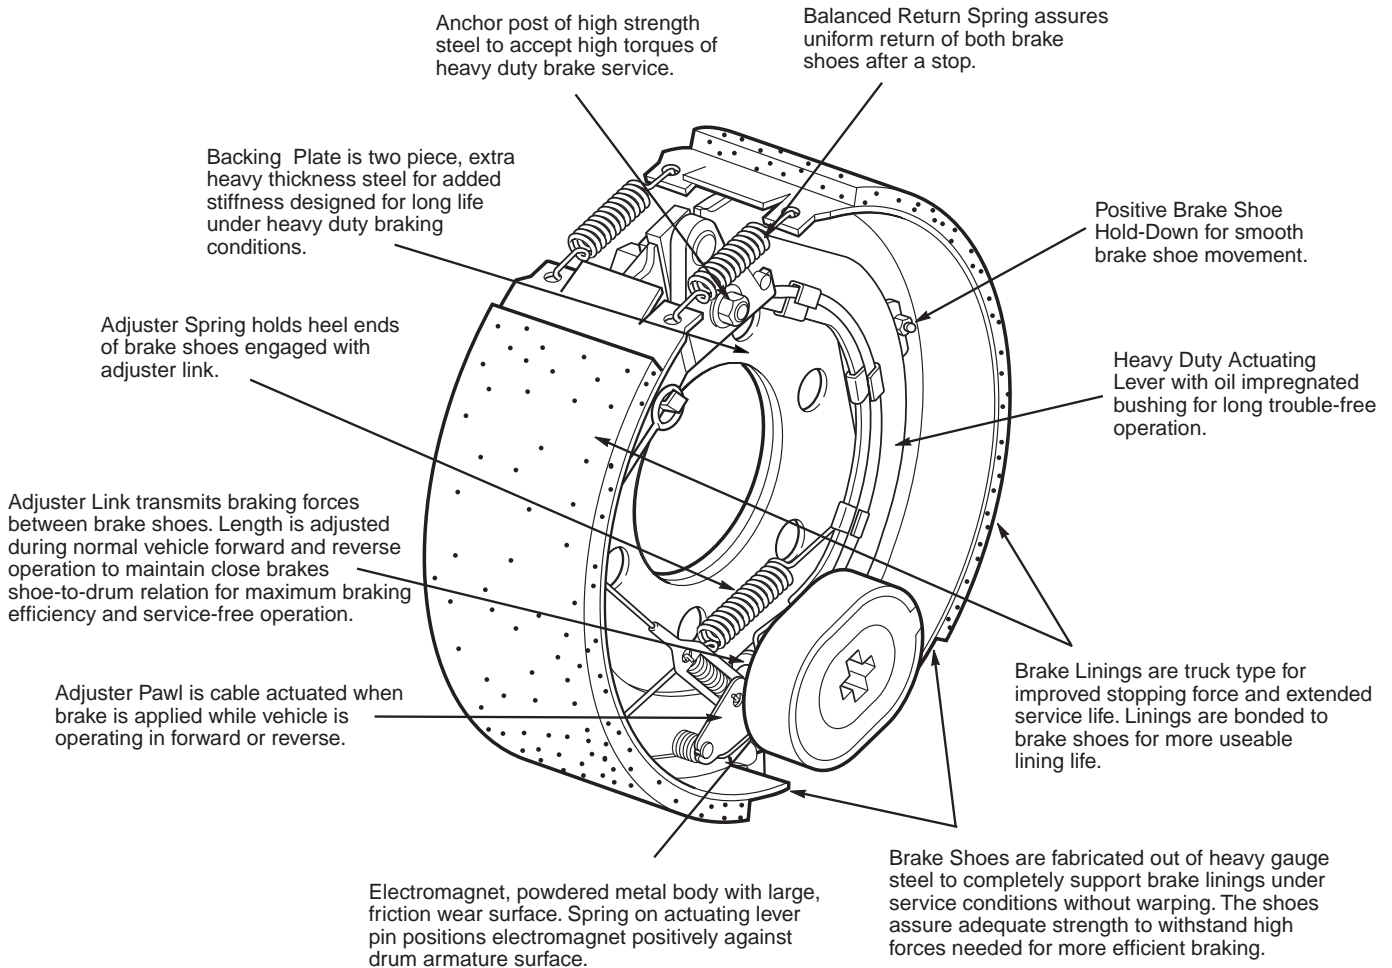

# Forward Self-Adjusting Electric Brake

Size	Capacity	Part No. LH	Part No. RH
12 $\frac{1}{4}$ x3 $\frac{3}{8}$ "	9K, 10K GD	023-195-00	023-196-00
12 $\frac{1}{4}$ x4"	10K	023-198-00	023-199-00
12 $\frac{1}{4}$ x5"	12K	023-201-00	023-202-00
12 $\frac{1}{4}$ x5"	15K	023-204-00	023-205-00